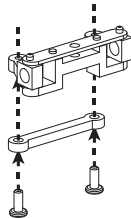

HO SCALE

102077 - Budd Steerable Front Axle

STEP 1: ASSEMBLE TIRES

STEP 2: ASSEMBLE AXLES*

STEP 3: ASSEMBLE LINKAGE*

*TIRES AND WHEELS NOT SHOWN IN STEPS 2 AND 3 FOR CLARITY ONLY

| 7 | SCREW 1.4X3.5 CB | 3 |
|-------|------------------|-----|
| 6 | 701-MT020 | 1 |
| 5 | 701-MT009 | 2 |
| 4 | 701-07-01 | 2 |
| 3 | 701-06-03 | 1 |
| 2 | 701-06-01 | 2 |
| 1 | 701-04-03 | 2 |
| PC NO | PART NAME | QTY |