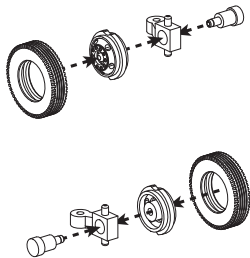

HO SCALE

102077 - Budd Steerable Front Axle

STEP 1: ASSEMBLE TIRES

STEP 2: ASSEMBLE AXLES*

STEP 3: ASSEMBLE LINKAGE*

*TIRES AND WHEELS NOT SHOWN IN STEPS 2 AND 3 FOR CLARITY ONLY

| 7 | SCREW 1.4X3.5 CB | 3 |
|-------|------------------|-----|
| 6 | 701-MT020 | 1 |
| 5 | 701-MT009 | 2 |
| 4 | 701-07-01 | 2 |
| 3 | 701-06-03 | 1 |
| 2 | 701-06-01 | 2 |
| 1 | 701-04-03 | 2 |
| PC NO | PART NAME | QTY |