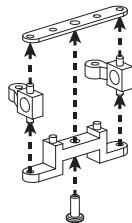

HO SCALE

102077 - Budd Steerable Front Axle

STEP 1: ASSEMBLE TIRES

STEP 2: ASSEMBLE AXLES*

STEP 3: ASSEMBLE LINKAGE*

*TIRES AND WHEELS NOT SHOWN IN STEPS 2 AND 3 FOR CLARITY ONLY

| 7 | SCREW 1.4X3.5 CB | 3 |
|-------|------------------|-----|
| 6 | 701-MT020 | 1 |
| 5 | 701-MT009 | 2 |
| 4 | 701-07-01 | 2 |
| 3 | 701-06-03 | 1 |
| 2 | 701-06-01 | 2 |
| 1 | 701-04-03 | 2 |
| PC NO | PART NAME | QTY |