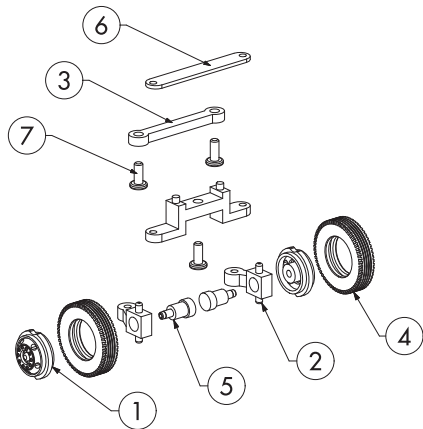

HO SCALE

102077 - Budd Steerable Front Axle

STEP 1: ASSEMBLE TIRES

STEP 2: ASSEMBLE AXLES*

STEP 3: ASSEMBLE LINKAGE*

*TIRES AND WHEELS NOT SHOWN IN STEPS 2 AND 3 FOR CLARITY ONLY

| 7 | SCREW 1.4X3.5 CB | 3 |
|-------|------------------|-----|
| 6 | 701-MT020 | 1 |
| 5 | 701-MT009 | 2 |
| 4 | 701-07-01 | 2 |
| 3 | 701-06-03 | 1 |
| 2 | 701-06-01 | 2 |
| 1 | 701-04-03 | 2 |
| PC NO | PART NAME | QTY |