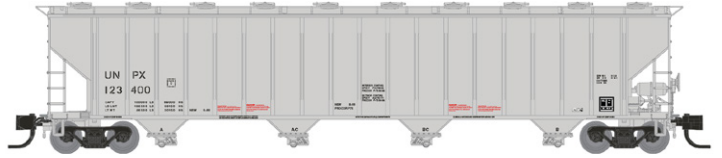

PROCOR - No Logo (UNPX black)

Item # Era: 1988+
Single Car 560007A Item # 560007 Road # 122250, 122449, 122459, 122696, 122913, 123307
(Single car randomly selected from these numbers)