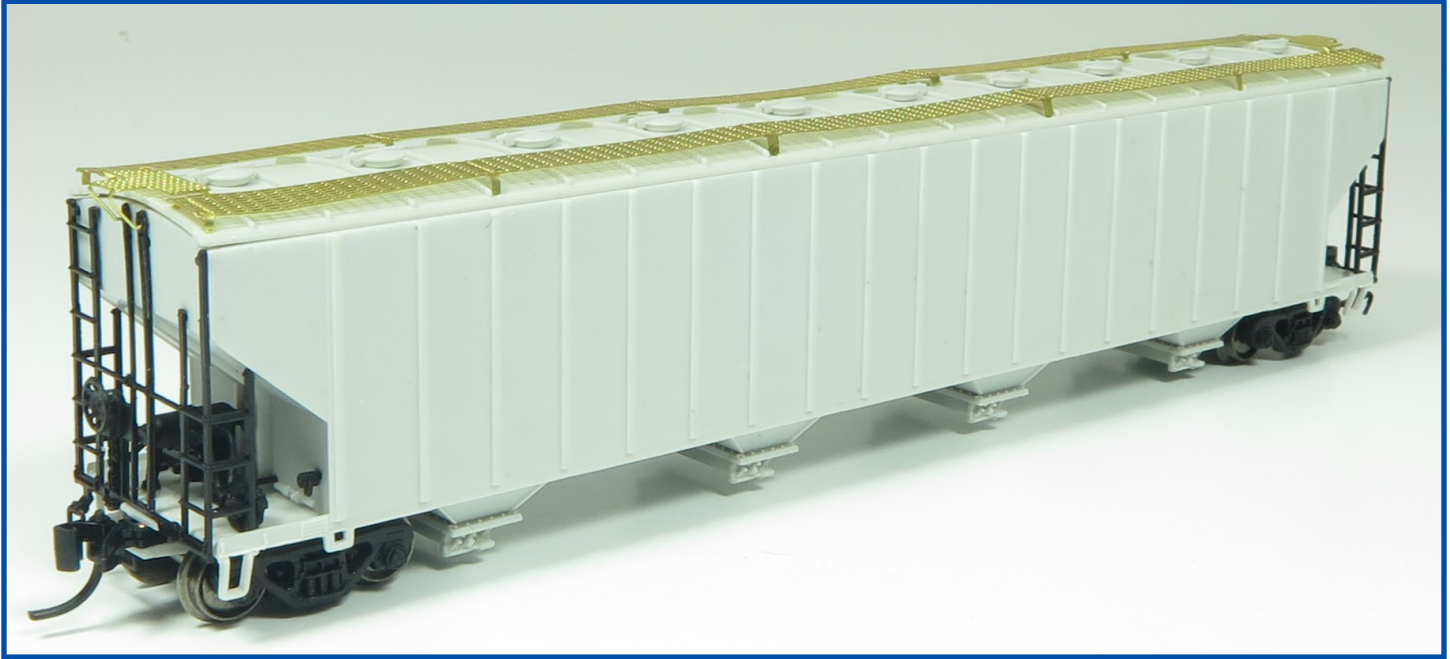

PROCOR 5820 COVERED HOPPER

DEALER
NAME

PRE-PRODUCTION SAMPLES SUBJECT TO REFINEMENTS BEFORE PRODUCTION

MSRP

Single Car **$39.95** USD
$47.95 CAD

3-Pack **$119.85** USD
$143.85 CAD

6-Pack **$239.70** USD
$287.70 CAD

Note: Decorated cars have six OR three individual car numbers depending on paint scheme. These will be available as either a six pack or three pack (six or three individual cars shrink wrapped together) and are **easily broken up for individual sale.**

Order Deadline Dec 15, 2022

Expected Delivery TBA

CANADA: 500 ALDEN ROAD • UNIT 21 • MARKHAM • ONTARIO • L3R 5H5
USA: PO BOX 796 • HIGGANUM • CONNECTICUT • 06441
Tel. 905.474.3314. Fax. 905.474.3325. Visit. www.rapidotrains.com

RAPIDO