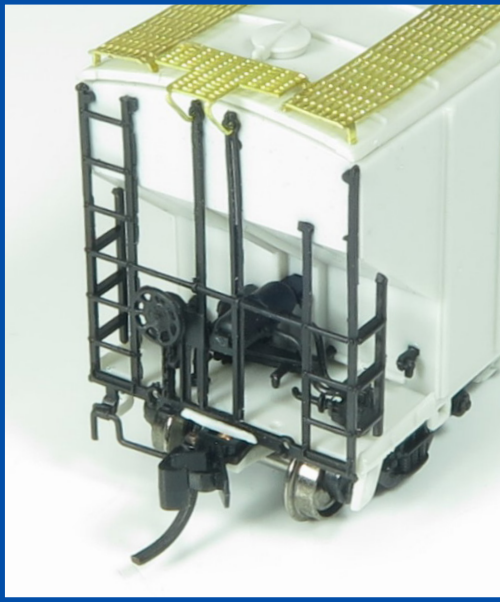

PROCOR 5820 COVERED HOPPER

DEALER
NAME

PRE-PRODUCTION SAMPLES SUBJECT TO REFINEMENTS BEFORE PRODUCTION

MSRP

Single Car **$39.95** USD
$47.95 CAD

3-Pack **$119.85** USD
$143.85 CAD

6-Pack **$239.70** USD
$287.70 CAD

Note: Decorated cars have six OR three individual car numbers depending on paint scheme. These will be available as either a six pack or three pack (six or three individual cars shrink wrapped together) and are **easily broken up for individual sale.**

Order Deadline Dec 15, 2022

Expected Delivery TBA

CANADA: 500 ALDEN ROAD • UNIT 21 • MARKHAM • ONTARIO • L3R 5H5
USA: PO BOX 796 • HIGGANUM • CONNECTICUT • 06441
Tel. 905.474.3314. Fax. 905.474.3325. Visit. www.rapidotrains.com

RAPIDO