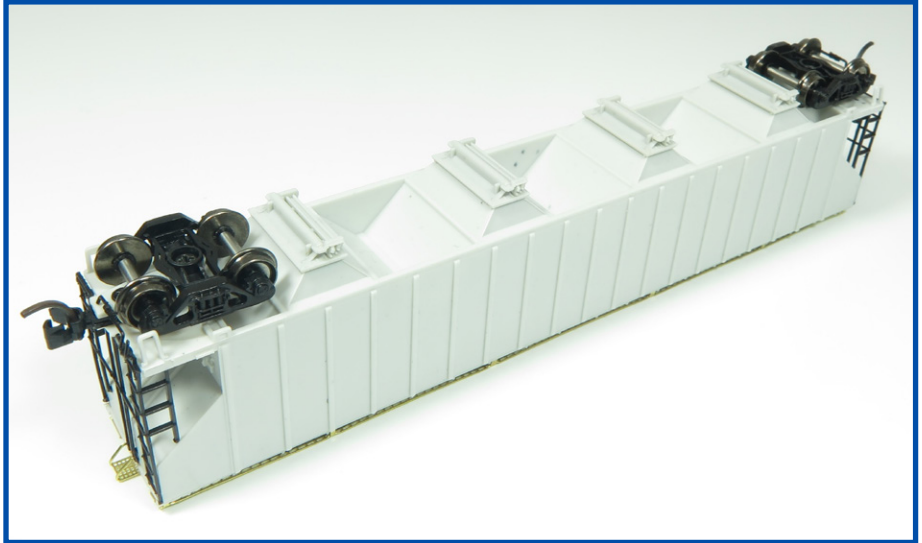

PROCOR 5820 COVERED HOPPER

DEALER
NAME

PRE-PRODUCTION SAMPLES SUBJECT TO REFINEMENTS BEFORE PRODUCTION

MSRP

Single Car **$39.95** USD
$47.95 CAD

3-Pack **$119.85** USD
$143.85 CAD

6-Pack **$239.70** USD
$287.70 CAD

Note: Decorated cars have six OR three individual car numbers depending on paint scheme. These will be available as either a six pack or three pack (six or three individual cars shrink wrapped together) and are **easily broken up for individual sale.**

Order Deadline Dec 15, 2022

Expected Delivery TBA

CANADA: 500 ALDEN ROAD • UNIT 21 • MARKHAM • ONTARIO • L3R 5H5
USA: PO BOX 796 • HIGGANUM • CONNECTICUT • 06441
Tel. 905.474.3314. Fax. 905.474.3325. Visit. www.rapidotrains.com

RAPIDO