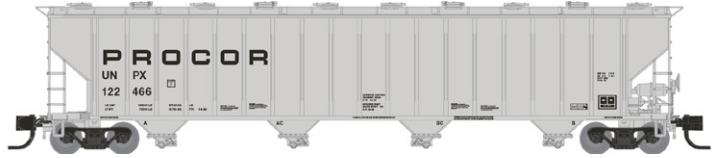

PROCOR - Mid Logo (UNPX black)

Item # Era: 1990s+
Single Car 560006A Item # 560006 Road # 122466, 122634, 122769, 122923, 123154, 123258
(Single car randomly selected from these numbers)