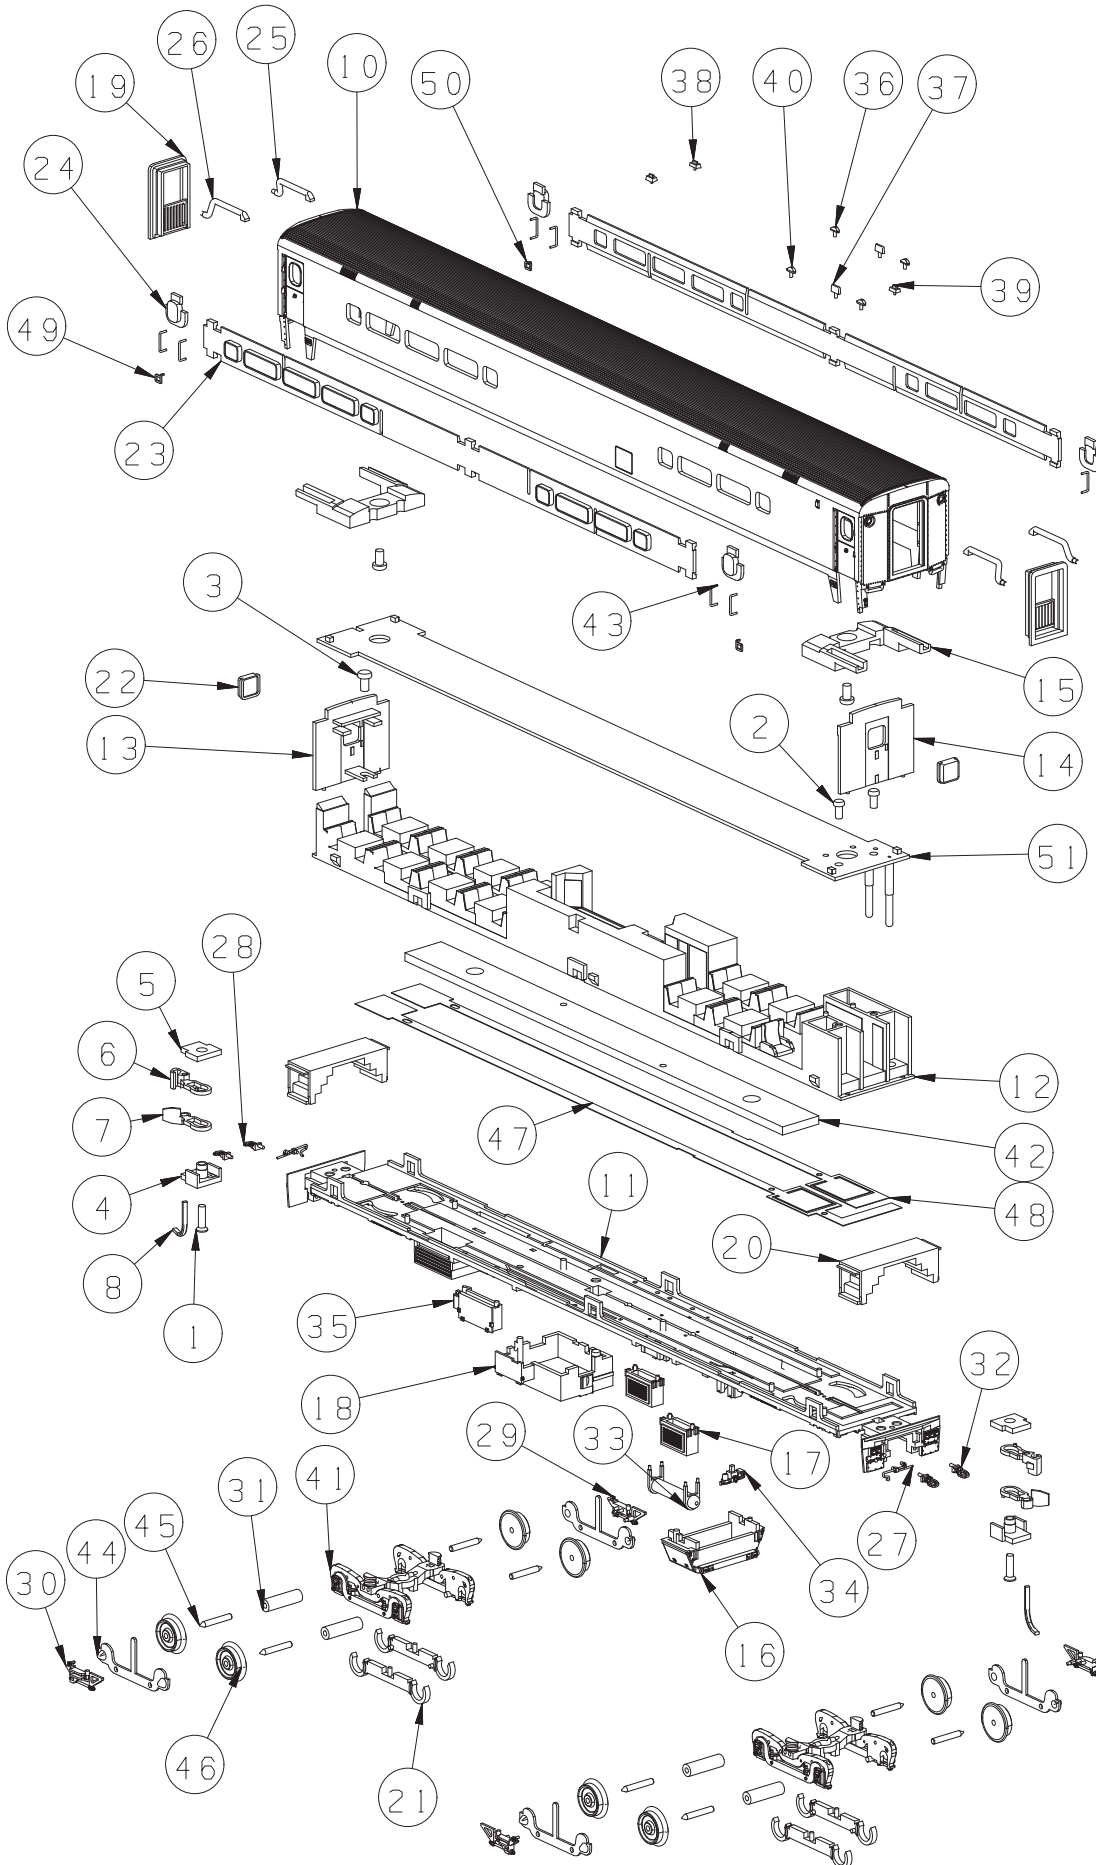

AMTRAK HORIZON DINETTE

51	N528-PCB-02	1
50	N528-MT010	2
49	N528-MT009	2
48	N528-MT005	1
47	N528-MT004	1
46	N528-MT003	8
45	N528-MT002	8
44	N528-MT001	4
43	N528-M001	8
42	N528-09-02	1
41	N528-08-01	2
40	N528-07-14	2
39	N528-07-13	1
38	N528-07-12	2
37	N528-07-11	2
36	N528-07-10	2
35	N528-07-08	1
34	N528-07-02	1
33	N528-07-01	1
32	N528-06-10	2
31	N528-06-09	4
30	N528-06-07	2
29	N528-06-06	2
28	N528-06-02	2
27	N528-06-01	2
26	N528-05-14	2
25	N528-05-13	2
24	N528-05-05	4
23	N528-05-04	2
22	N528-05-01	2
21	N528-04-12	4
20	N528-04-09	2
19	N528-04-08	2
18	N528-04-07	1
17	N528-04-06	2
16	N528-04-04	1
15	N528-04-03	2
14	N528-04-02	1
13	N528-04-01	1
12	N528-03-02	1
11	N528-02-01	1
10	N528-01-06	1
9	GF-MT005	2
8	GF-MT004	2
7	GF-05-04	2
6	GF-05-03	2
5	GF-05-02	2
4	GF-05-01	2
3	1425	3
2	1240	2
1	12025DFM45_STP	2
PC NO	PART NAME	QTY

EFFORTS HAVE BEEN MADE TO ILLUSTRATE ALL PARTS FOUND ON THIS MODEL.
SHOULD YOU NOT BE ABLE TO LOCATE A SPECIFIC PART, PLEASE CONTACT US FOR ASSISTANCE.