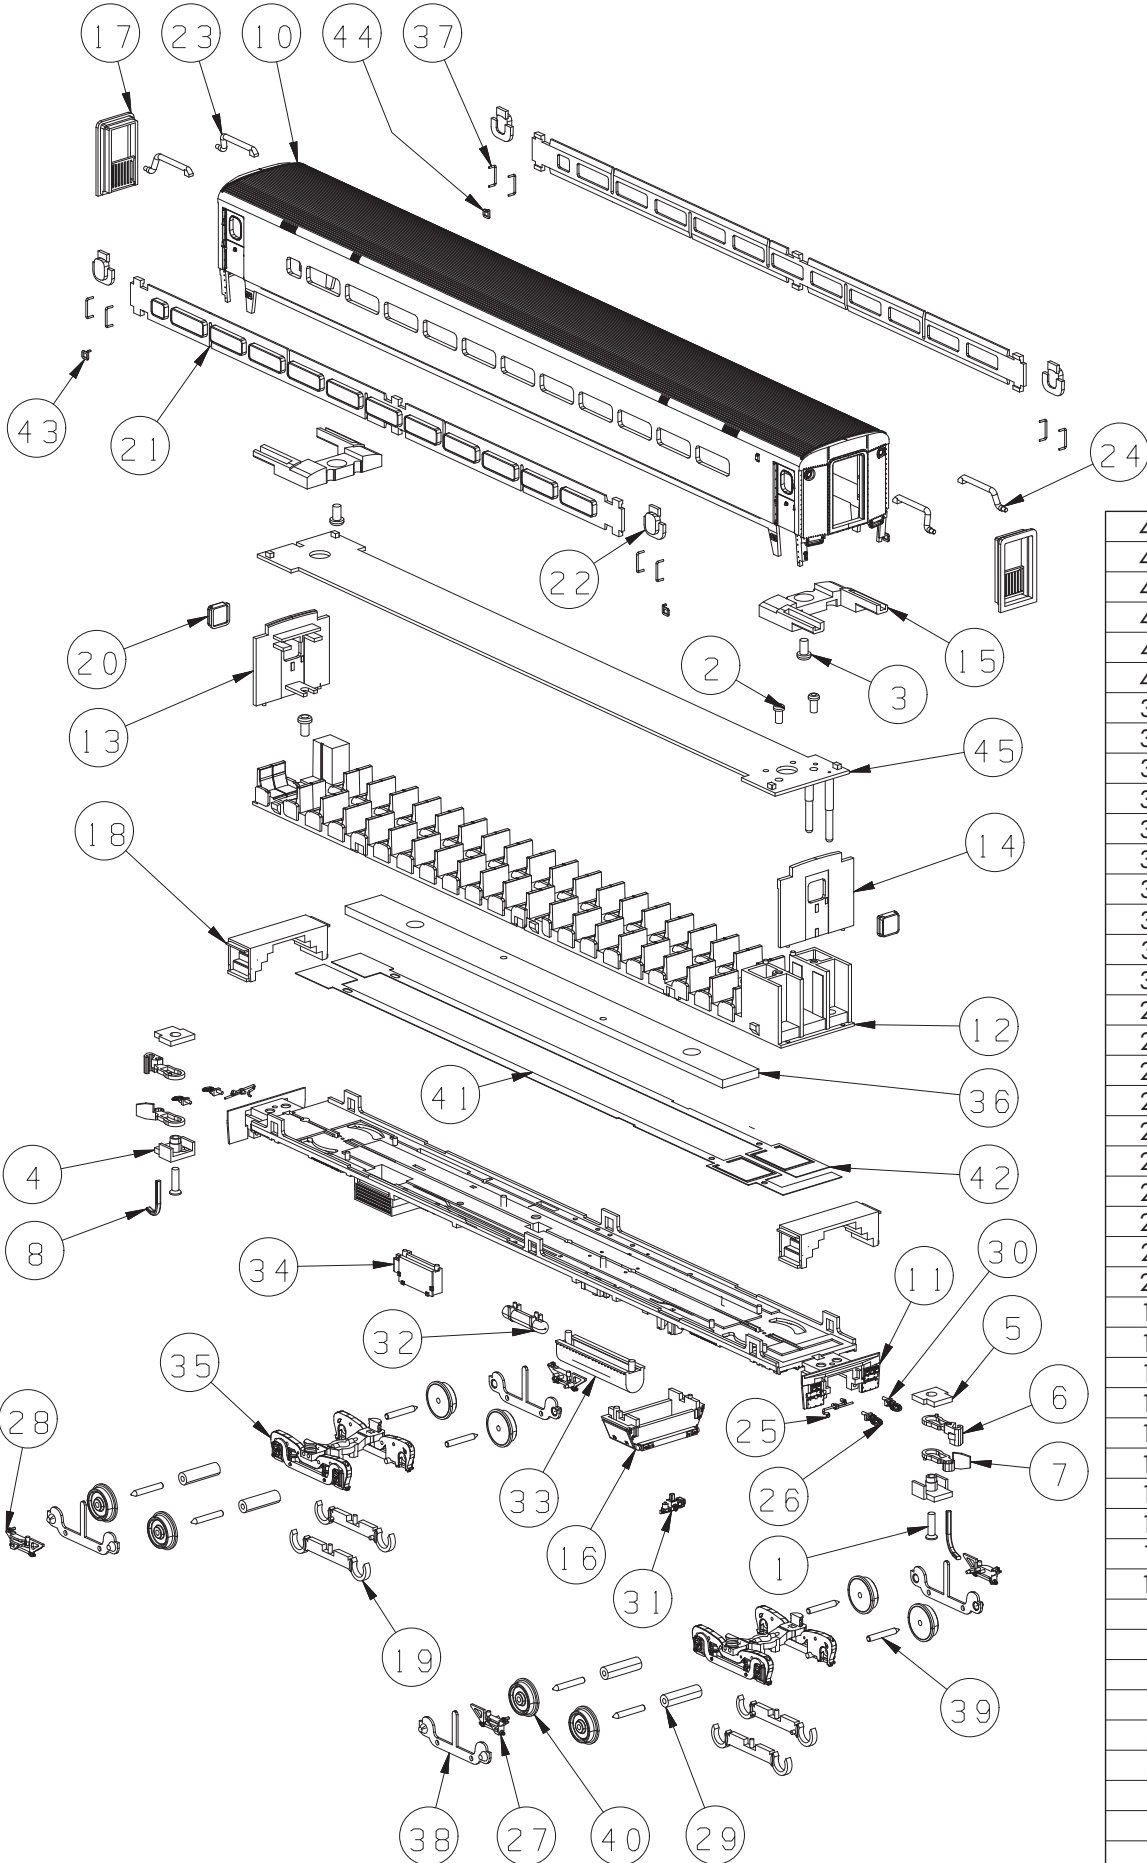

AMTRAK HORIZON COACH

45	N528-PCB-02	1
44	N528-MT010	2
43	N528-MT009	2
42	N528-MT005	1
41	N528-MT004	1
40	N528-MT003	8
39	N528-MT002	8
38	N528-MT001	4
37	N528-M001	8
36	N528-09-02	1
35	N528-08-01	2
34	N528-07-08	1
33	N528-07-07	1
32	N528-07-06	1
31	N528-07-02	1
30	N528-06-10	2
29	N528-06-09	4
28	N528-06-07	2
27	N528-06-06	2
26	N528-06-02	2
25	N528-06-01	2
24	N528-05-14	2
23	N528-05-13	2
22	N528-05-05	4
21	N528-05-02	2
20	N528-05-01	2
19	N528-04-12	4
18	N528-04-09	2
17	N528-04-08	2
16	N528-04-04	1
15	N528-04-03	2
14	N528-04-02	1
13	N528-04-01	1
12	N528-03-01	1
11	N528-02-01	1
10	N528-01-05	1
9	GF-MT005	2
8	GF-MT004	2
7	GF-05-04	2
6	GF-05-03	2
5	GF-05-02	2
4	GF-05-01	2
3	1425	3
2	1240	2
1	12025DFM45_STP	2
PC NO	PART NAME	QTY

EFFORTS HAVE BEEN MADE TO ILLUSTRATE ALL PARTS FOUND ON THIS MODEL.
SHOULD YOU NOT BE ABLE TO LOCATE A SPECIFIC PART, PLEASE CONTACT US FOR ASSISTANCE.