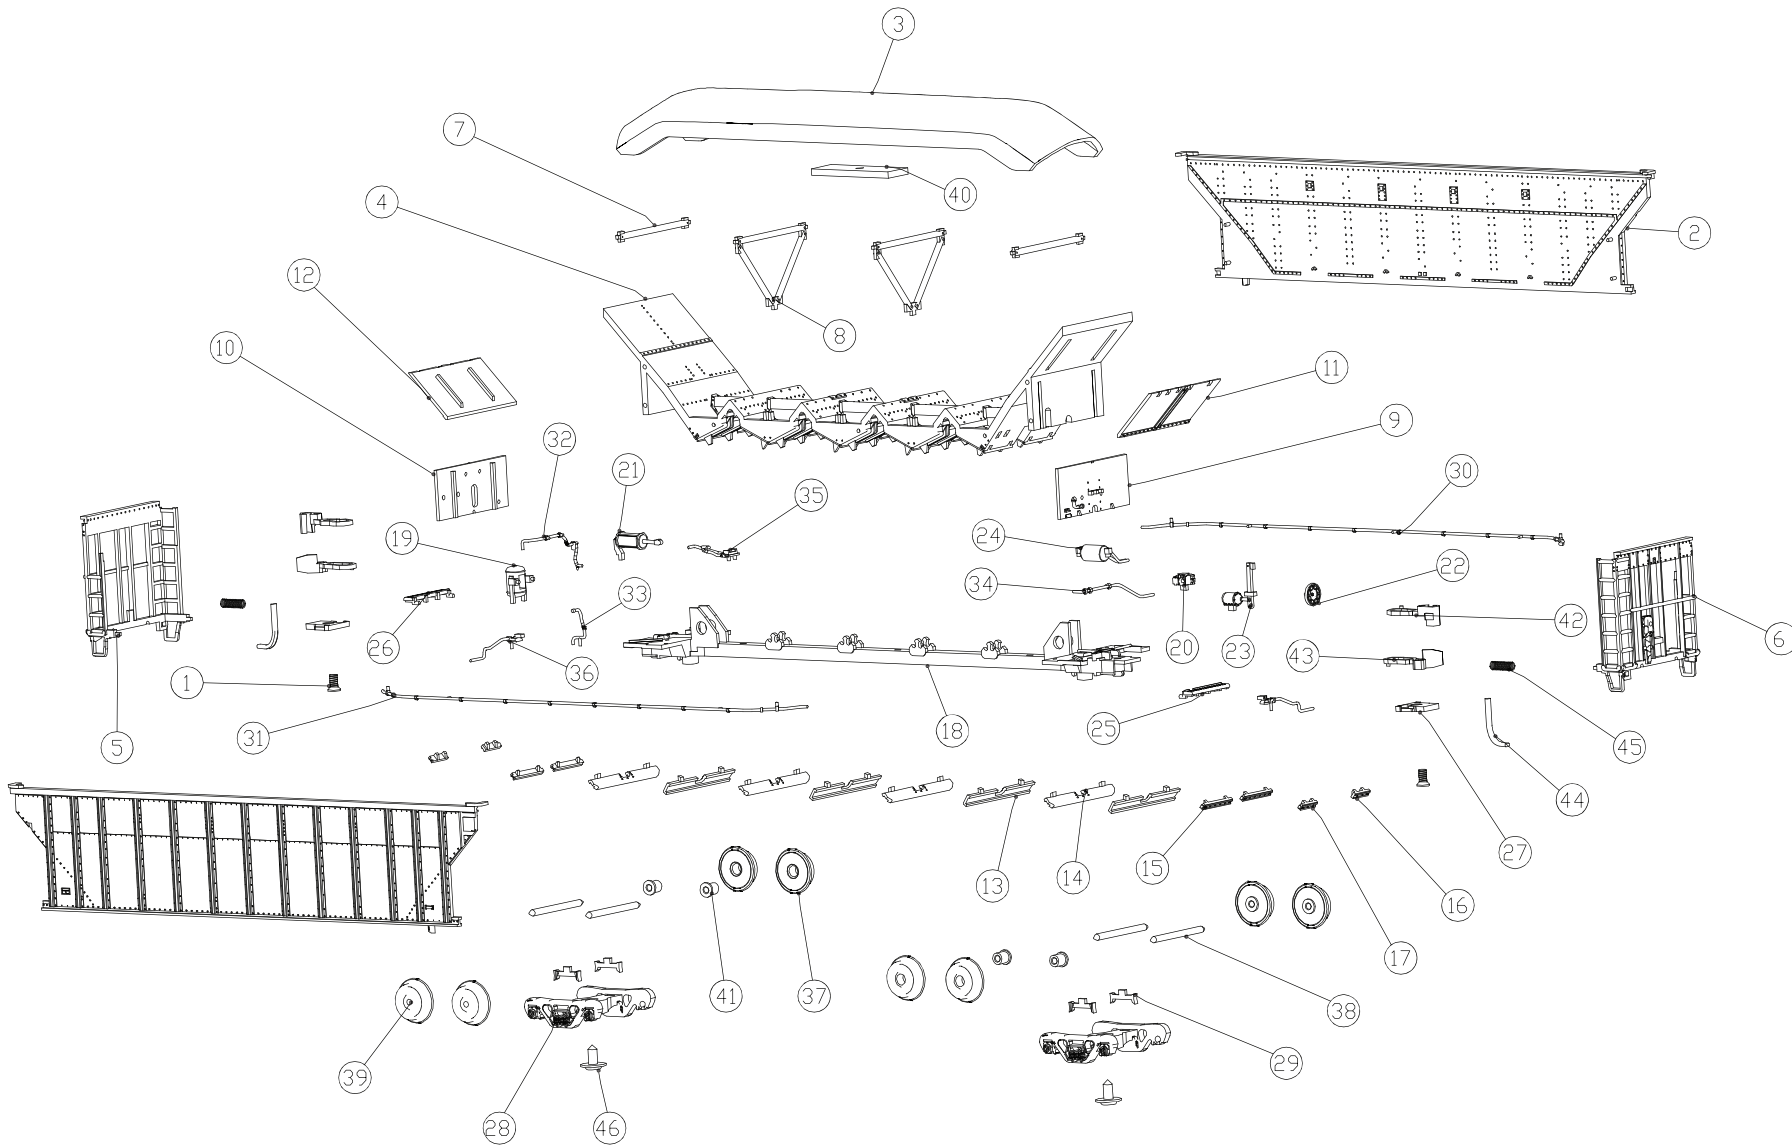

AUTOFLOOD III COAL HOPPER

46	PWA-SCREW1_4X3X4	2
45	GF-SPRING	2
44	GF-MT004	2
43	GF-05-04	2
42	GF-05-03	2
41	538-X001	4
40	538-MT004	1
39	538-MT003	4
38	538-MT002	4
37	538-MT001	4
36	538-05-09	2
35	538-05-08	1
34	538-05-07	1
33	538-05-06	1
32	538-05-05	1
31	538-05-04	1
30	538-05-03	1
29	538-05-02	4
28	538-05-01	2
27	538-04-10	2
26	538-04-09	1
25	538-04-08	1
24	538-04-07	1
23	538-04-06	1
22	538-04-05	1
21	538-04-04	1
20	538-04-03	1
19	538-04-02	1
18	538-04-01	1
17	538-03-13	2
16	538-03-12	2
15	538-03-11	4
14	538-03-10	4
13	538-03-09	4
12	538-03-08	1
11	538-03-07	1
10	538-03-06	1
9	538-03-05	1
8	538-03-04	2
7	538-03-03	2
6	538-03-02	1
5	538-03-01	1
4	538-02-01	1
3	538-01-02	1
2	538-01-01	2
1	1-12025DFB_1	2
NO	PART NO	QTY

EFFORTS HAVE BEEN MADE TO ILLUSTRATE ALL PARTS FOUND ON THIS MODEL.
 SHOULD YOU NOT BE ABLE TO LOCATE A SPECIFIC PART, PLEASE CONTACT US FOR ASSISTANCE.