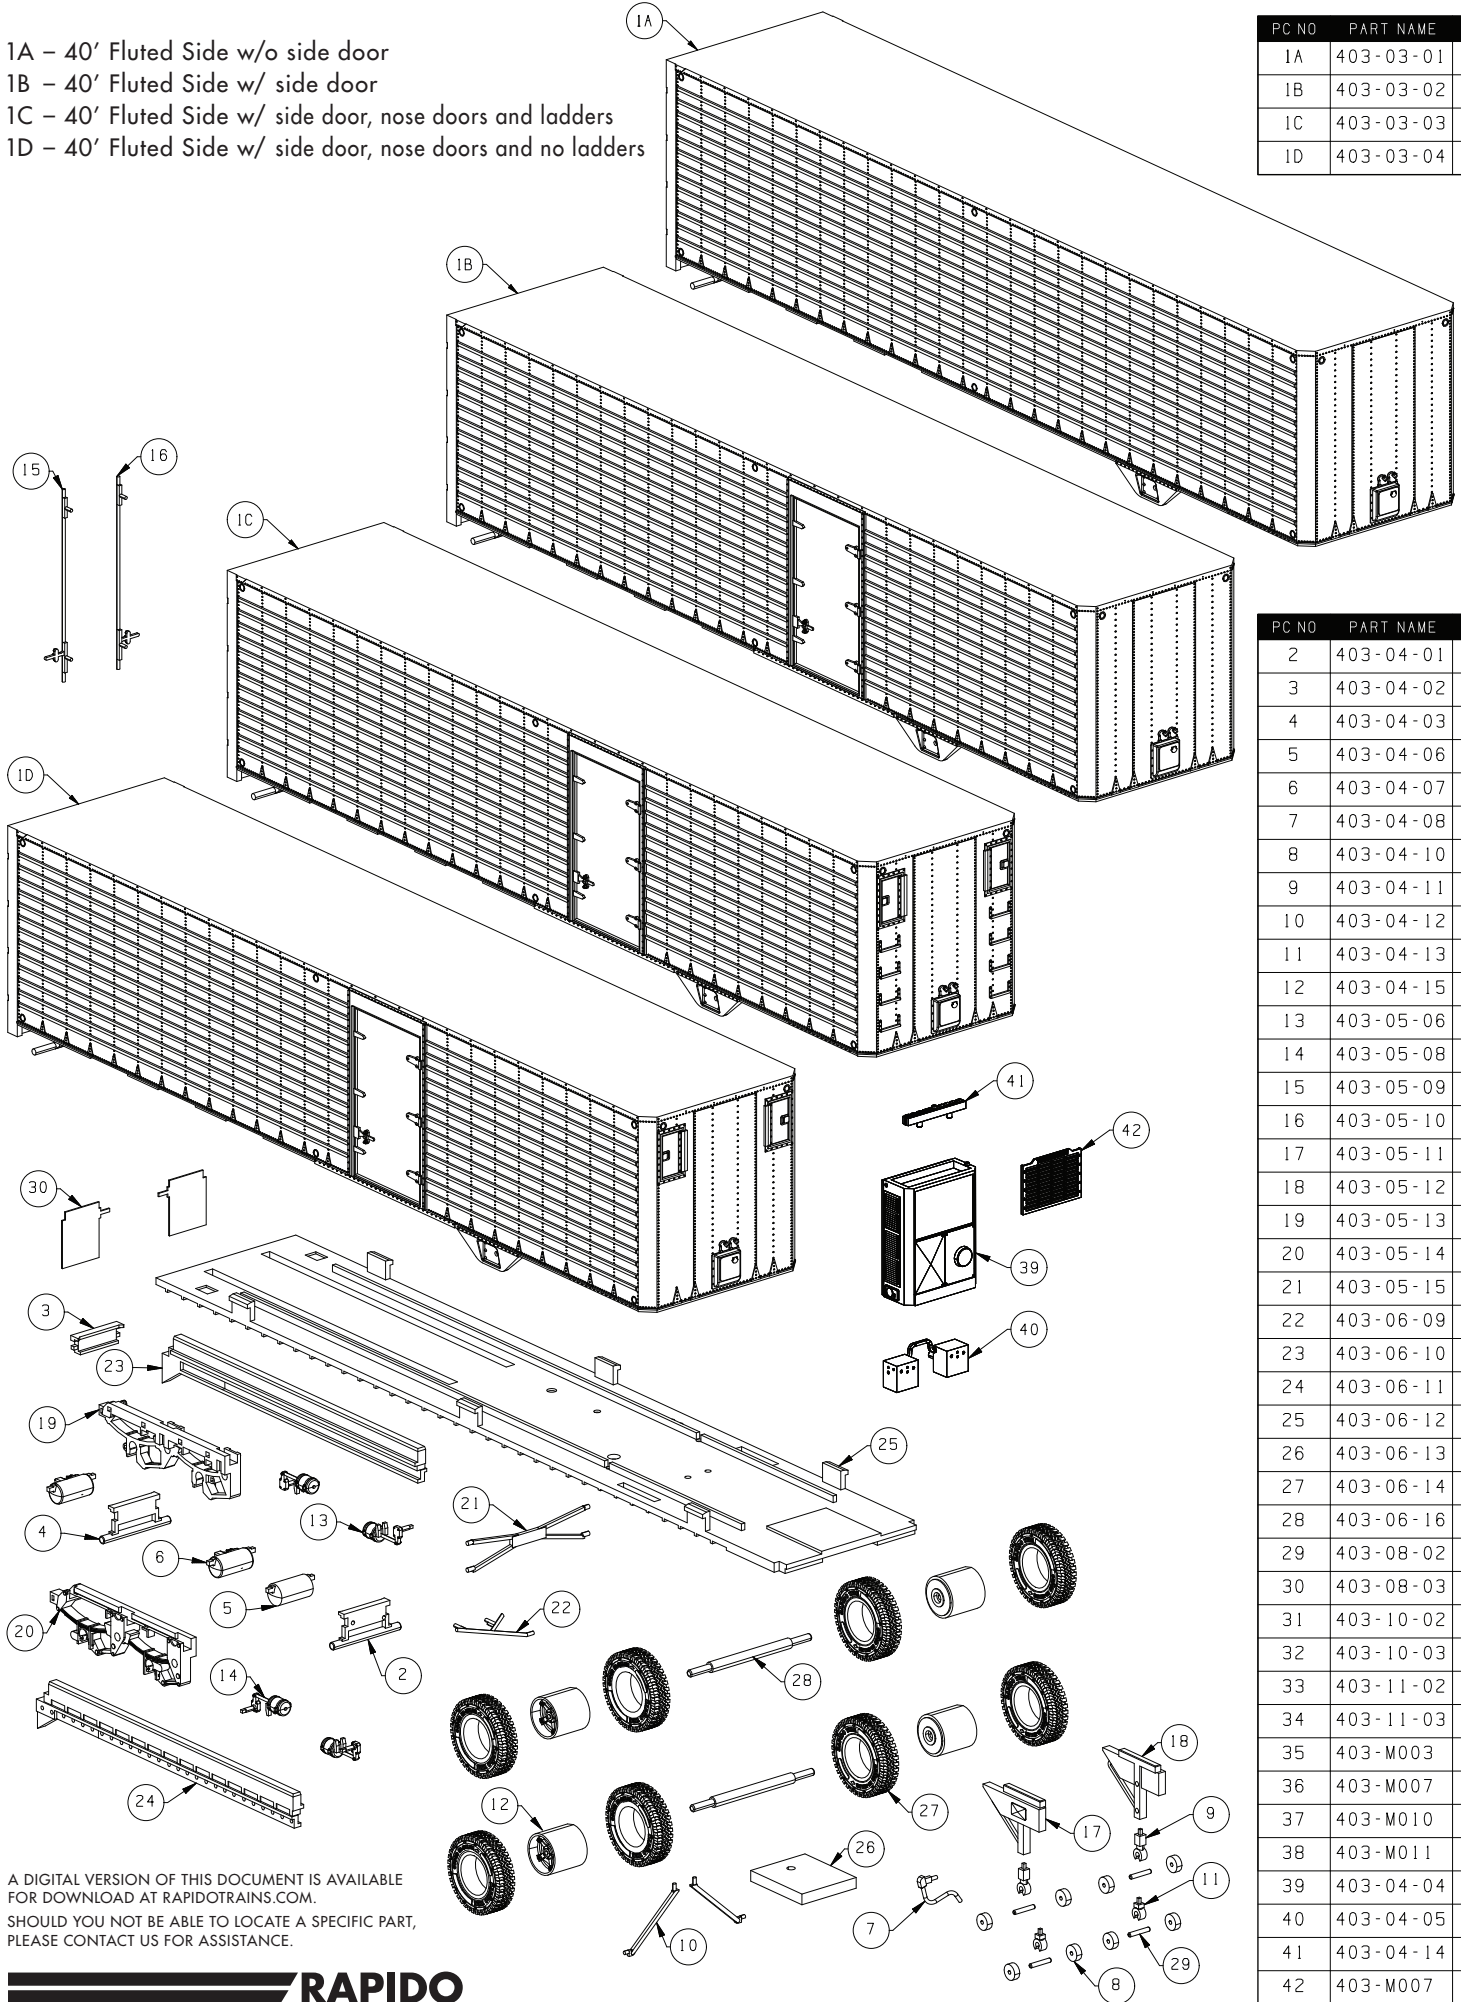

HO SCALE

FRUEHAUF

40' FLUTED-SIDE TRAILER

1A - 40' Fluted Side w/o side door

1B - 40' Fluted Side w/ side door

1C - 40' Fluted Side w/ side door, nose doors and ladders

1D - 40' Fluted Side w/ side door, nose doors and no ladders

PC NO	PART NAME	QTY
1A	403-03-01	1
1B	403-03-02	1
1C	403-03-03	1
1D	403-03-04	1

PC NO	PART NAME	QTY
2	403-04-01	1
3	403-04-02	1
4	403-04-03	1
5	403-04-06	1
6	403-04-07	1
7	403-04-08	1
8	403-04-10	1
9	403-04-11	1
10	403-04-12	2
11	403-04-13	6
12	403-04-15	1
13	403-05-06	2
14	403-05-08	8
15	403-05-09	2
16	403-05-10	2
17	403-05-11	2
18	403-05-12	4
19	403-05-13	2
20	403-05-14	2
21	403-05-15	2
22	403-06-09	1
23	403-06-10	1
24	403-06-11	1
25	403-06-12	1
26	403-06-13	1
27	403-06-14	1
28	403-06-16	1
29	403-08-02	1
30	403-08-03	1
31	403-10-02	1
32	403-10-03	1
33	403-11-02	8
34	403-11-03	1
35	403-M003	2
36	403-M007	4
37	403-M010	1
38	403-M011	2
39	403-04-04	1
40	403-04-05	1
41	403-04-14	1
42	403-M007	1