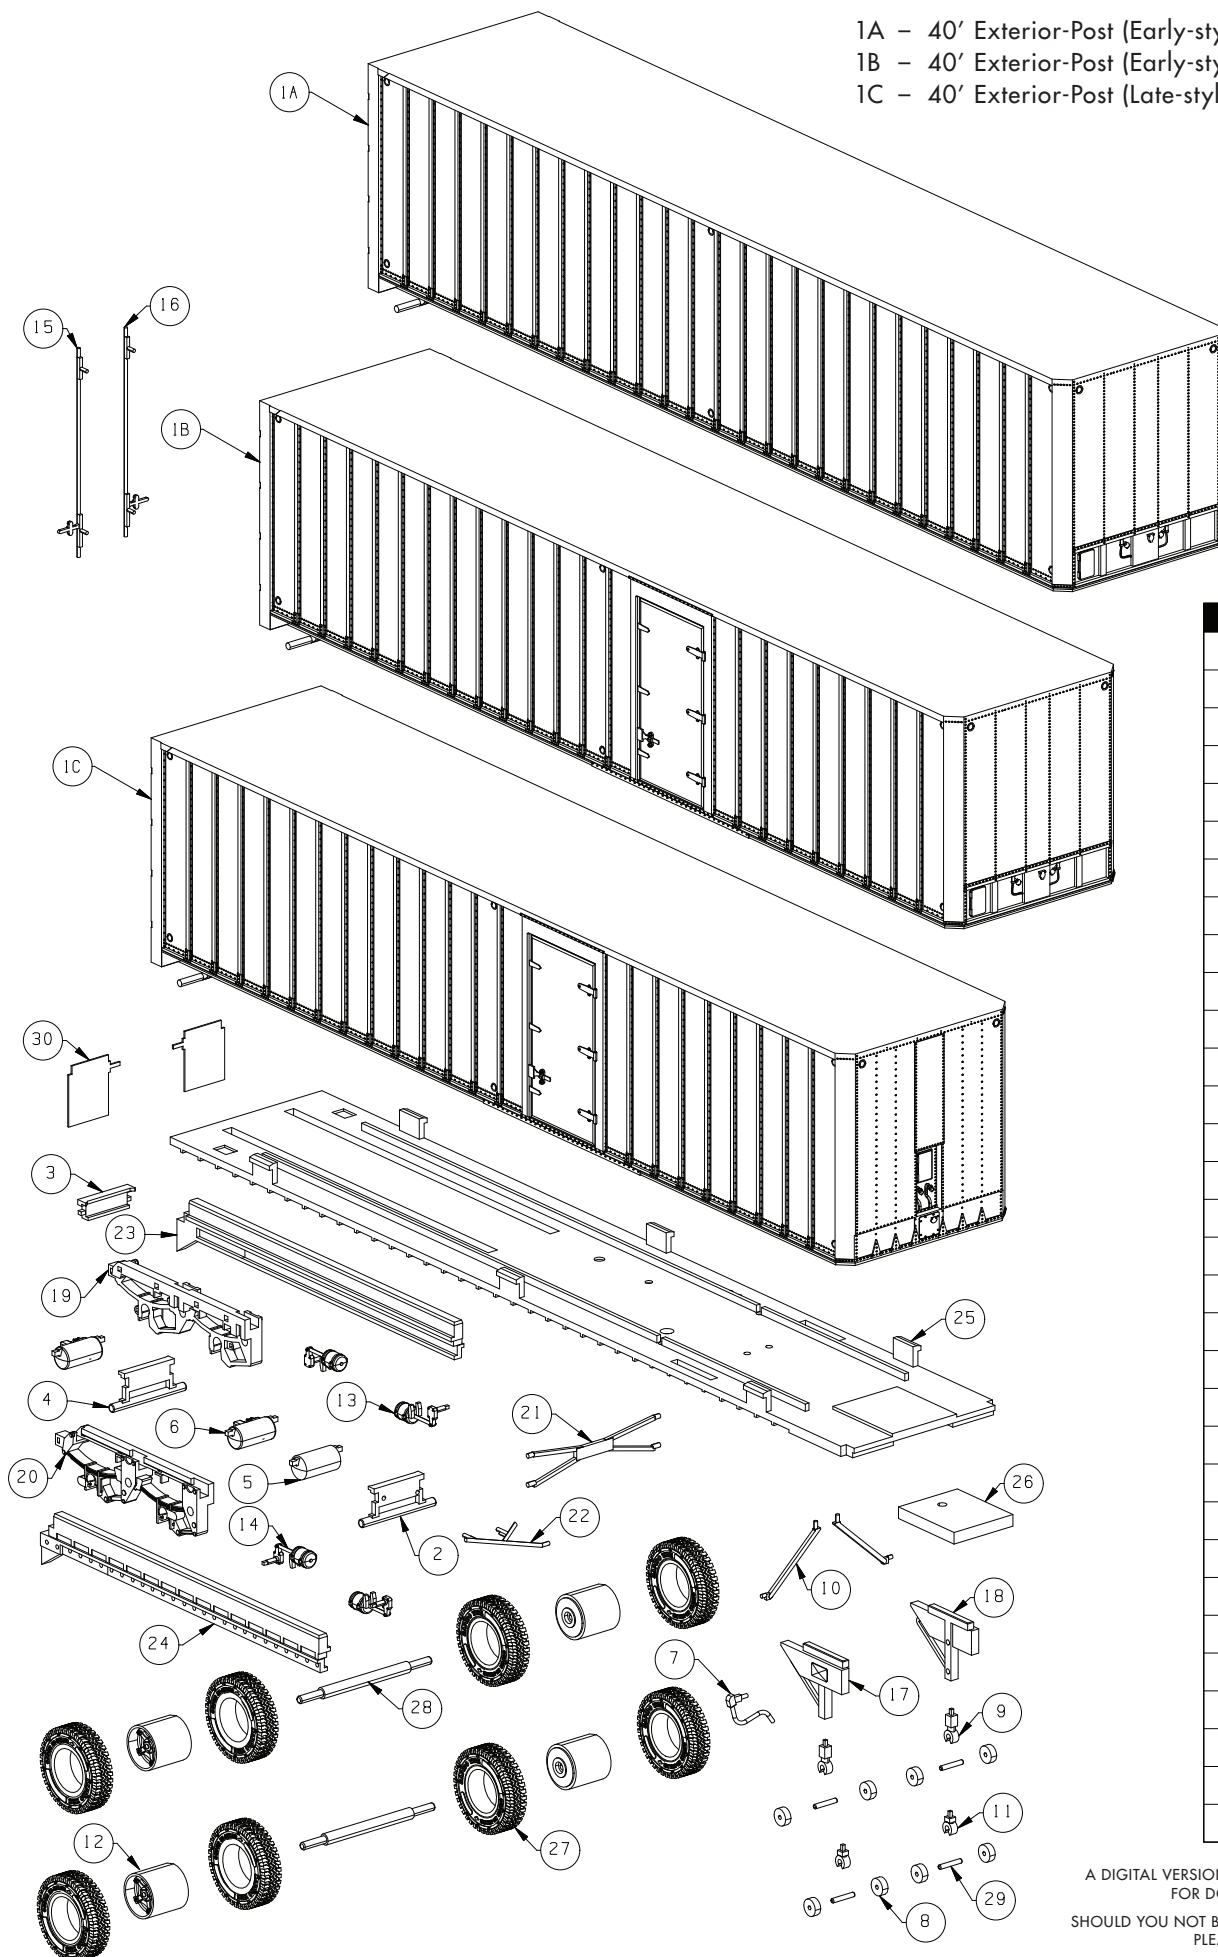

40' EXTERIOR-POST TRAILER

- 1A - 40' Exterior-Post (Early-style nose) w/o side door
- 1B - 40' Exterior-Post (Early-style nose) w/ side door
- 1C - 40' Exterior-Post (Late-style nose) w/ side door

PC NO	PART NAME	QTY
1A	403-02-01	1
1B	403-02-02	1
1C	403-02-03	1
2	403-04-07	1
3	403-04-08	1
4	403-04-10	1
5	403-04-11	1
6	403-04-12	2
7	403-04-15	1
8	403-05-08	8
9	403-05-09	2
10	403-05-10	2
11	403-05-11	2
12	403-05-12	4
13	403-05-14	2
14	403-05-15	2
15	403-06-09	1
16	403-06-10	1
17	403-06-11	1
18	403-06-12	1
19	403-06-13	1
20	403-06-14	1
21	403-06-15	1
22	403-06-16	1
23	403-08-02	1
24	403-08-03	1
25	403-10-02	1
26	403-10-03	1
27	403-11-02	8
28	403-M003	2
29	403-M007	4
30	403-M011	2