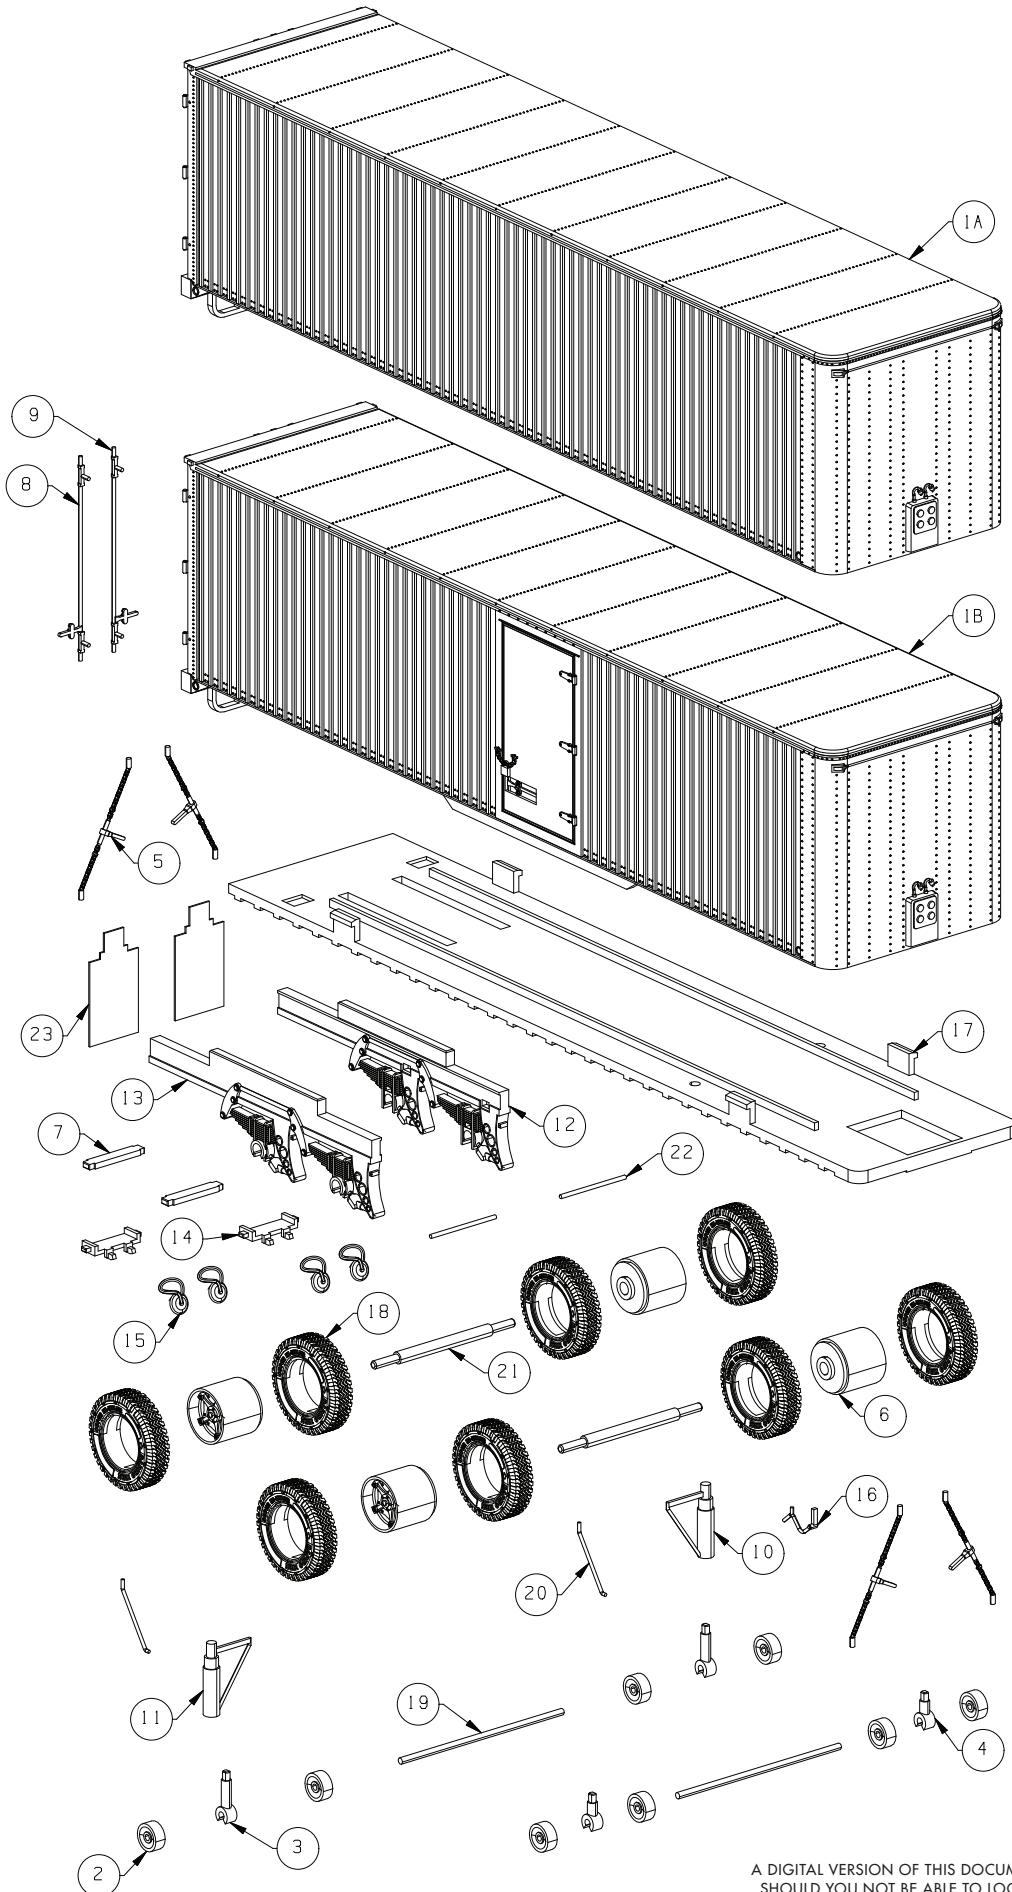

HO SCALE

FRUEHAUF

# 35' INTEGRAL-POST TRAILER

1A - 35' Integral-Post w/o side door  
1B - 35' Integral-Post w/ side door

| PC NO | PART NAME | QTY |
|-------|-----------|-----|
| 1A    | 403-01-01 | 1   |
| 1B    | 403-01-02 | 1   |
| 2     | 403-05-01 | 8   |
| 3     | 403-05-02 | 2   |
| 4     | 403-05-03 | 2   |
| 5     | 403-05-04 | 4   |
| 6     | 403-05-05 | 4   |
| 7     | 403-05-07 | 2   |
| 8     | 403-06-01 | 1   |
| 9     | 403-06-02 | 1   |
| 10    | 403-06-03 | 1   |
| 11    | 403-06-04 | 1   |
| 12    | 403-06-05 | 1   |
| 13    | 403-06-06 | 1   |
| 14    | 403-06-07 | 2   |
| 15    | 403-06-08 | 4   |
| 16    | 403-08-01 | 1   |
| 17    | 403-10-01 | 1   |
| 18    | 403-11-01 | 8   |
| 19    | 403-M001  | 2   |
| 20    | 403-M002  | 2   |
| 21    | 403-M003  | 2   |
| 22    | 403-M004  | 2   |
| 23    | 403-M006  | 2   |