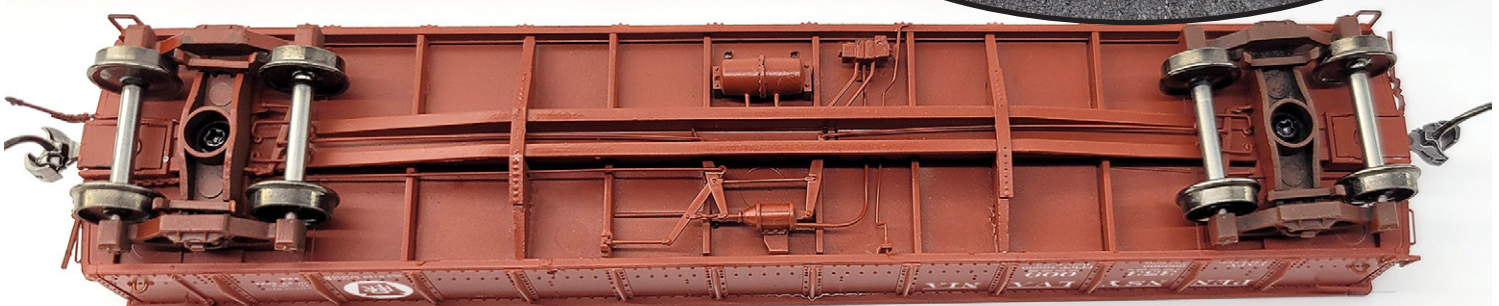

G22

46' STEEL GONDOLA

HO SCALE

Preliminary samples, subject to change

CANADA: UNIT 21 • 500 ALDEN ROAD • MARKHAM • ONTARIO • L3R 5H5
USA: PO BOX 796 • HIGGANUM • CONNECTICUT • 06441
Tel. 1-855-LRC-6917 Fax. 1-905-474-3325 Website www.rapidotrains.com

Store Name _____
Phone Number _____

RAPIDO