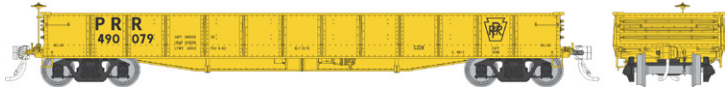

PRR MOW

Item #	Description
____ 194007	3 pack
____ 194007A	Single Car Numbers: # 490075 490079, 490080