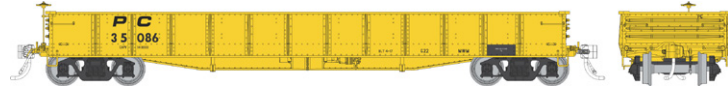

PC MOW

Item #	Description
____ 194008	3 pack
____ 194008A	Single Car Numbers: #35086, 35212, 38533