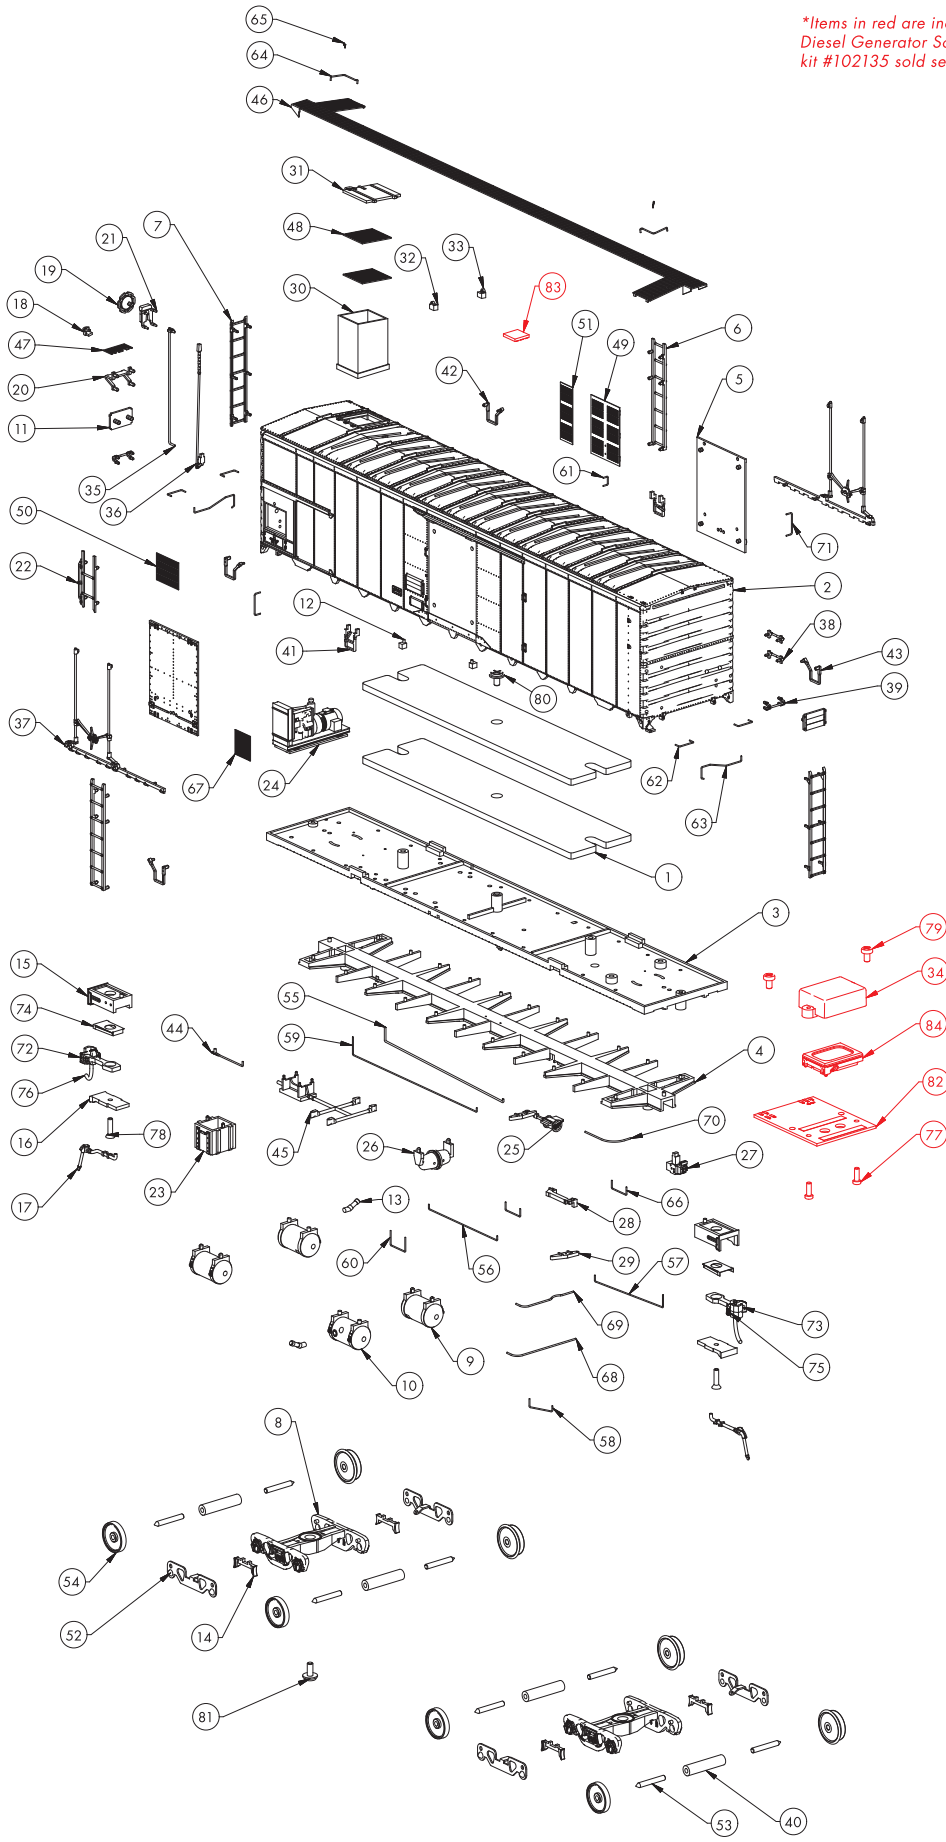

RR-56/60/61 Mechanical Reefer

*Items in red are included in Diesel Generator Sound Board kit #102135 sold separately

84	Speaker	1
83	Sound PCB-Switch	1
82	Sound PCB-Main	1
81	Screw 1.7x4 PWB	2
80	Screw 1.7x3 PWA	1
79	Screw 1.7x3 PB	2
78	Screw 1.4x6 KB	2
77	Screw 1.4x4 PB	2
76	GF-06-M003R1	2
75	GF-06-M002	2
74	GF-06-M001-R1	2
73	GF-06-02	2
72	GF-06-01	2
71	156-MT032	2
70	156-MT031	1
69	156-MT030	1
68	156-MT029	1
67	156-MT028	1
66	156-MT027	2
65	156-MT025	2
64	156-MT024	2
63	156-MT021	2
62	156-MT020	4
61	156-MT019	1
60	156-MT017	1
59	156-MT015	1
58	156-MT014	1
57	156-MT013	1
56	156-MT012	1
55	156-MT011	1
54	156-MT010	8
53	156-MT009	8
52	156-MT008	4
51	156-MT007	1
50	156-MT006	1
49	156-MT005	1
48	156-MT004	2
47	156-MT003	1
46	156-MT001	1
45	156-05-12	1
44	156-05-11	1
43	156-05-10	2
42	156-05-09	2
41	156-05-08	2
40	156-05-07	4
39	156-05-06	2
38	156-05-05	2
37	156-05-03	2
36	156-05-02	1
35	156-05-01	1
34	156-04-17	1
33	156-04-16	1
32	156-04-15	1
31	156-04-14	1
30	156-04-13	1
29	156-04-12	1
28	156-04-11	1
27	156-04-10	1
26	156-04-09	1
25	156-04-08	1
24	156-04-07	1
23	156-04-06	1
22	156-04-05	1
21	156-04-04	1
20	156-04-03	1
19	156-04-02	1
18	156-04-01	1
17	156-03-14	2
16	156-03-13	2
15	156-03-12	2
14	156-03-11	4
13	156-03-10	2
12	156-03-09	2
11	156-03-08	2
10	156-03-07	2
9	156-03-06	2
8	156-03-04	2
7	156-03-03	2
6	156-03-02	2
5	156-03-01	2
4	156-02-02	1
3	156-02-01	1
2	156-01-01	1
1	133-MT009	2
PC NO	PART NAME	QTY

EFFORTS HAVE BEEN MADE TO ILLUSTRATE ALL PARTS FOUND ON THIS MODEL. A DIGITAL VERSION OF THIS DOCUMENT IS AVAILABLE FOR DOWNLOAD AT RAPIDOTRAINS.COM. SHOULD YOU NOT BE ABLE TO LOCATE A SPECIFIC PART, PLEASE CONTACT US FOR ASSISTANCE.