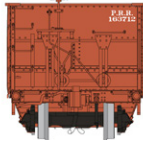

**HO
SCALE**

GLA HOPPER CAR

Pennsylvania Railroad - Early

Car Numbers: 153933, 155489, 157113, 161616, 163712, 165150

Item # 148018 - 6-pack

***Archbar
Trucks**

Item # 148018A - Single Car