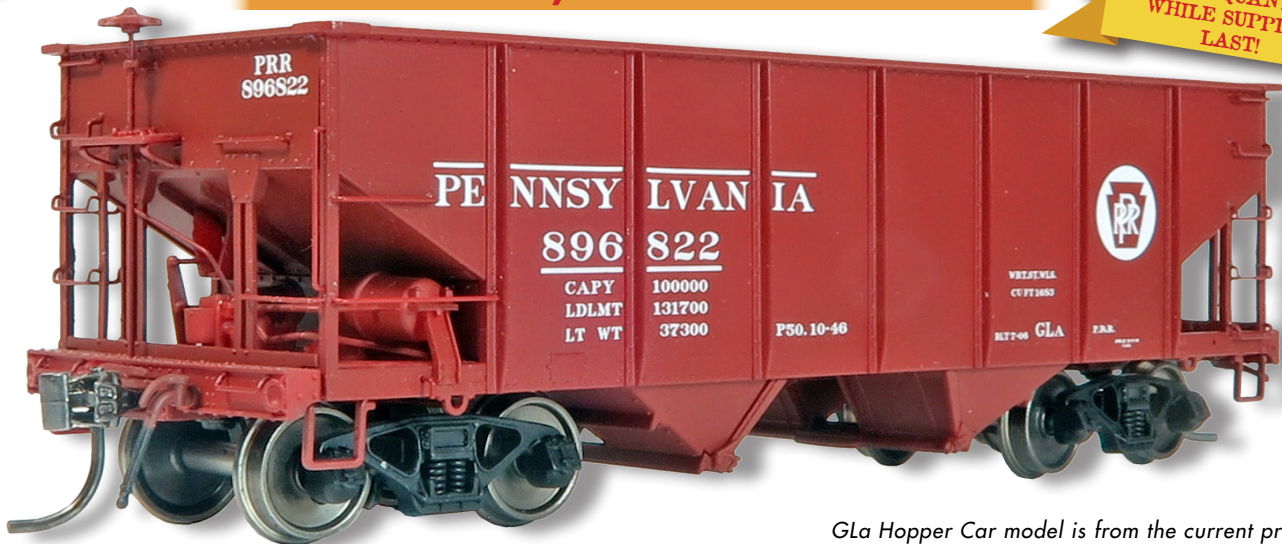

**HO
SCALE**

GLA HOPPER CAR

IN STOCK, READY TO SHIP!

**LIMITED QUANTITIES!
WHILE SUPPLIES
LAST!**

Gla Hopper Car model is from the current production.

The Pennsy's GLa class hoppers must surely be one of the most successful freight car designs ever built. The first GLa hoppers were built in 1904. By the time this construction had stopped, the PRR had built nearly 30,000 cars for its own use. These cars had long service lives, with more than 7,000 still in interchange service in 1960. Nearly 200 remained as late as 1965. Many also went into work train service, lasting into the Penn Central era.

The Rapido GLa Hopper features:

- Scaled from original blueprints
 - Die cast frame and floor for optimum weight
 - Full interior rivet and bracing details
 - Factory installed wire grab irons
 - Narrow semi-scale draft gear box
 - Metal knuckle couplers
 - Turned metal wheels in correct PRR 12D-F8 or Arch-bar trucks, where appropriate
 - Accurate paint and lettering
 - Multiple road numbers available for each scheme
 - Available in singles or multi-packs*
 - Multi-packs boxed for individual sale
- * Dealers must order multi-packs