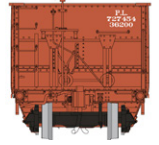

Pennsylvania Railroad - Early

Car Numbers: 153933, 155489, 157113, 161616, 163712, 165150

Item # 148018 - 6-pack

***Archbar
Trucks**

Item # 148018A - Single Car

Pennsylvania Railroad - PRR Lines

Car Numbers: 727454, 727500, 727993, 728012, 729101, 729628