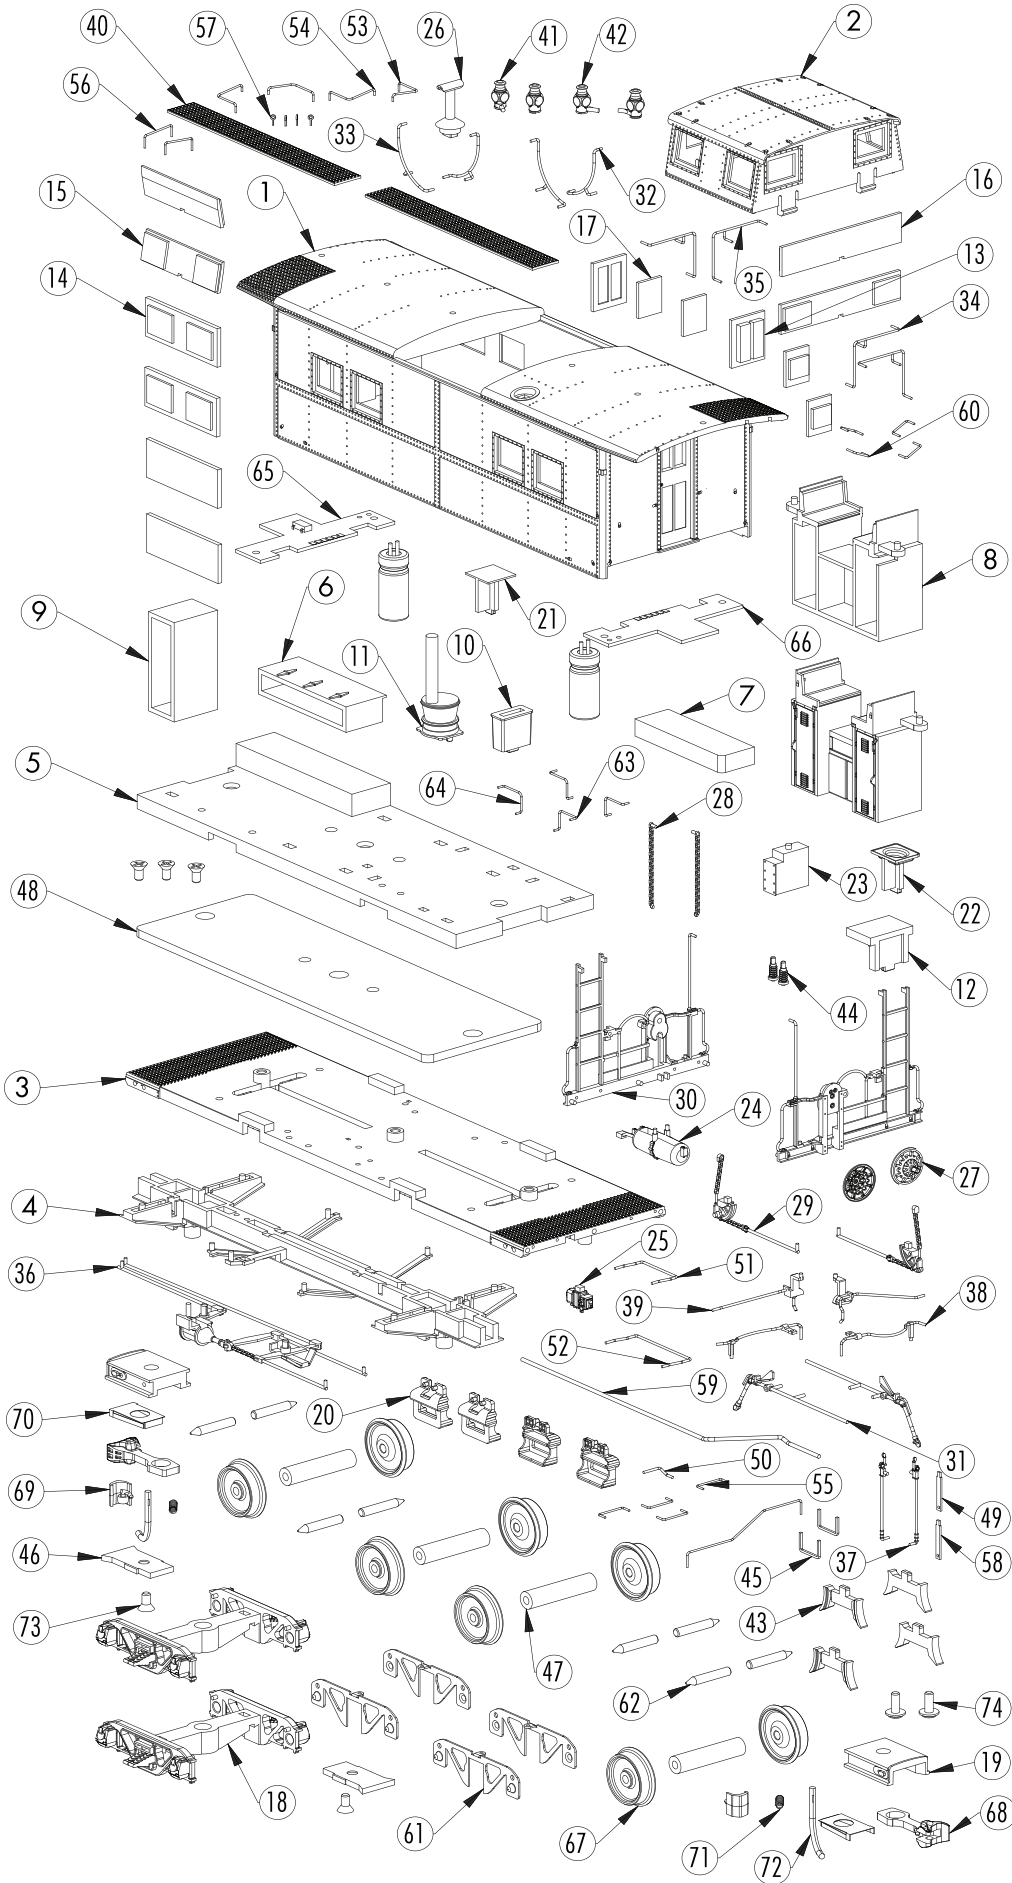

NORTHEASTERN CABOOSE

74	SCREW 1.4X4 PWB	2
73	SCREW 1.4X3 KB	5
72	GF-06-M003R1	2
71	GF-06-M002	2
70	GF-06-M001-R1	2
69	GF-06-02	2
68	GF-06-01	2
67	156-MT010	8
66	144-PCB02	1
65	144-PCB01	1
64	144-MT033	2
63	144-MT032	2
62	144-MT031	8
61	144-MT028	4
60	144-MT024	4
59	144-MT023	1
58	144-MT020	2
57	144-MT019	4
56	144-MT012	2
55	144-MT011	4
54	144-MT007	2
53	144-MT006	2
52	144-MT005	1
51	144-MT004	1
50	144-MT003	1
49	144-MT002	1
48	144-MT001	1
47	144-09-10	4
46	144-09-08	2
45	144-09-07	2
44	144-09-06	2
43	144-09-05	4
42	144-09-04	2
41	144-09-03	2
40	144-09-01	2
39	144-08-13	2
38	144-08-12	2
37	144-08-10	2
36	144-08-09	1
35	144-08-08	2
34	144-08-07	2
33	144-08-06	2
32	144-08-05	2
31	144-08-04	2
30	144-08-01	2
29	144-07-12	2
28	144-07-11	2
27	144-07-10	2
26	144-07-08	1
25	144-07-06	1
24	144-07-05	1
23	144-07-03	1
22	144-07-02	1
21	144-07-01	1
20	144-06-07	4
19	144-06-06	2
18	144-06-02	2
17	144-05-09	4
16	144-05-08	2
15	144-05-06	2
14	144-05-05	4
13	144-05-01	2
12	144-04-11	1
11	144-04-08	1
10	144-04-07	1
9	144-04-06	1
8	144-04-05	2
7	144-04-04	1
6	144-04-03	1
5	144-04-01	1
4	144-03-03	1
3	144-03-01	1
2	144-02-04	1
1	144-01-01	1

EFFORTS HAVE BEEN MADE TO ILLUSTRATE THE MOST COMMON PARTS FOUND ON THIS MODEL. DIGITAL VERSIONS OF ALL VERSIONS OF THIS MODEL ARE AVAILABLE FOR DOWNLOAD AT RAPIDOTRAINS.COM. SHOULD YOU NOT BE ABLE TO LOCATE A SPECIFIC PART, PLEASE CONTACT US FOR ASSISTANCE.

PC NO PART NAME QTY