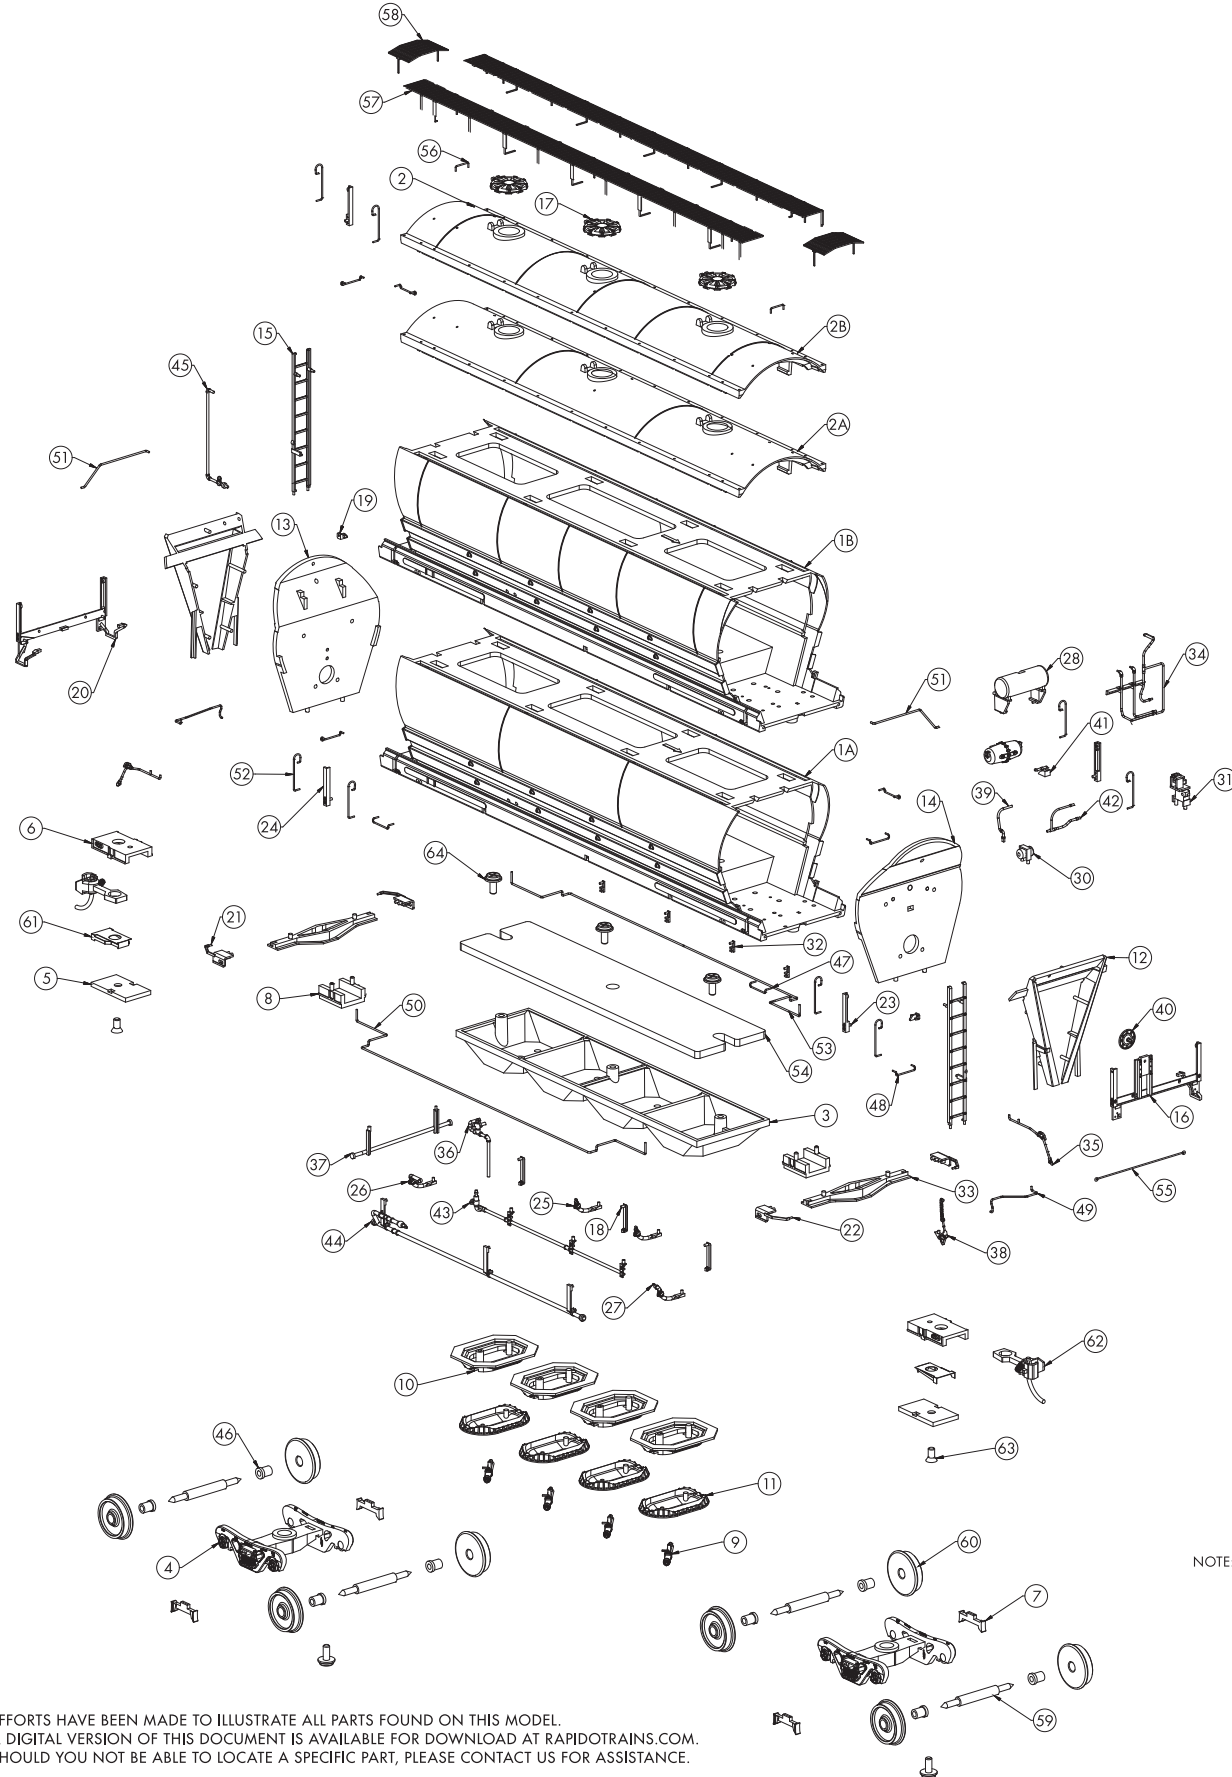

68	SCREW 1.7X4 PWB	5
67	SCREW 1.7X3.5 KB	2
66	METAL COUPLER LONG	2
65	GF-MTO03	2
64	133-MT017	8
63	133-MT016	4
62	133-MT015	1
61	133-MT014	2
60	133-MT013	2
59	133-MT012	2
58	133-MT010	1
57	133-MT009	1
56	133-MT008	1
55	133-MT005	2
54	133-MT004	1
53	133-MT003	2
52	133-MT002	4
51	133-MT001	4
50	133-08-07	8
49	133-08-06	1
48	133-08-02	1
47	133-08-01	1
46	133-07-10	1
45	133-07-09	1
44	133-07-08	1
43	133-07-07	1
42	133-07-06	1
41	133-07-05	1
40	133-07-04	1
39	133-07-03	2
38	133-07-01	1
37	133-06-10	2
36	133-06-09	4
35	133-06-08	1
34	133-06-06	1
33	133-06-05	1
32	133-06-04	1
31	133-06-03	1
30	133-06-02	1
29	133-05-10	1
28	133-05-09	1
27	133-05-08	2
26	133-05-07	2
25	133-05-06	2
24	133-05-05	2
23	133-05-04	2
22	133-05-03	1
21	133-05-02	1
20	133-05-01	1
19	133-04-10	2
18	133-04-09	3
17	133-04-07	3
16	133-04-05	2
15	133-04-04	1
14	133-04-03	2
13	133-04-02	1
12	133-04-01	2
11	133-03-10	4
10	133-03-08	4
9	133-03-07	4
8	133-03-06	2
7	133-03-05	4
6	133-03-04	2
5	133-03-03	2
4	133-03-01	2
3	133-02-05	1
2	133-02-01	1
1	133-01-01	1

PC NO PART NAME QTY

EFFORTS HAVE BEEN MADE TO ILLUSTRATE ALL PARTS FOUND ON THIS MODEL.
 A DIGITAL VERSION OF THIS DOCUMENT IS AVAILABLE FOR DOWNLOAD AT RAPIDOTRAINS.COM.
 SHOULD YOU NOT BE ABLE TO LOCATE A SPECIFIC PART, PLEASE CONTACT US FOR ASSISTANCE.

NOTE: Parts 1A and 2A are body style 963-H.
Parts 1B and 2B are body style 996-H.

EFFORTS HAVE BEEN MADE TO ILLUSTRATE ALL PARTS FOUND ON THIS MODEL.
A DIGITAL VERSION OF THIS DOCUMENT IS AVAILABLE FOR DOWNLOAD AT RAPIDOTRAINS.COM.
SHOULD YOU NOT BE ABLE TO LOCATE A SPECIFIC PART, PLEASE CONTACT US FOR ASSISTANCE.