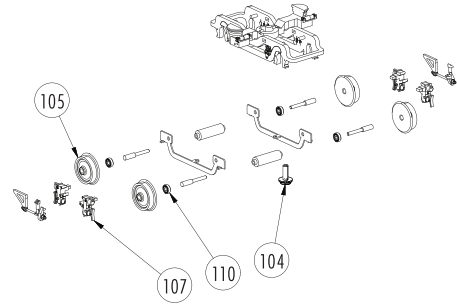

HO SCALE
COMET COACH
CAB COACH

EFFORTS HAVE BEEN MADE TO ILLUSTRATE ALL PARTS FOUND ON THIS MODEL. MULTIPLE SHELL STYLES HAVE BEEN PRODUCED FOR THIS PROJECT. NOT ALL ARE ILLUSTRATED HERE. A DIGITAL VERSION OF THIS DOCUMENT IS AVAILABLE FOR DOWNLOAD AT RAPIDOTRAINS.COM. SHOULD YOU NOT BE ABLE TO LOCATE A SPECIFIC PART, PLEASE CONTACT US FOR ASSISTANCE.

130	128-05-17	2
129	128-05-16	4
128	128-05-15	2
127	128-M001	4
126	128-MT023	4
125	128-02-06	1
124	128-14-16	1
123	128-14-10	1
122	SCREW 1 7x8 KB	2
121	128-09-07	2
120	128-09-08	2
119	COUPLER 001	2
118	COUPLER 004	2
117	COUPLER 005	2
116	COUPLER 002	2
115	COUPLER 003	2
114	128-13-15	2
113	128-14-06	2
112	128-14-08	2
111	128-MT009	4
110	128-MT011	8
109	128-07-15	4
108	128-14-04	4
107	128-14-05	4
106	128-MT010	8
105	128-MT012	8
104	SCREW 1 7x5 PWA	2
103	128-13-10	1
102	128-13-11	2
101	128-M012	1
100	128-08-19	1
99	128-08-17	2
98	128-05-23	1
97	SCREW 1700	4
96	128-09-09	1
95	128-09-10	1
94	128-09-13	1
93	128-10-06	1
92	128-10-05	1
91	128-10-02	1
90	128-07-08	1
89	128-07-11	1
88	128-07-12	1
87	128-07-05	1
PC NO	PART NAME	QTY

42	128-15-03	1
41	128-15-02	1
40	128-06-08	1
39	128-06-07	1
38	128-13-25	1
37	128-15-07	1
36	SCREW P-1430	2
35	128-MT019	1
34	128-14-20	1
33	128-15-10	2
32	128-15-01	1
31	128-13-12	2
30	128-15-09	1
29	128-13-18	2
28	128-15-08	1
27	128-15-06	1
26	128-15-05	1
25	128-14-19	2
24B	CAB COACH SHELL*	1
24A	COACH SHELL*	1
23	128-MT013	1
22	128-09-01	2
21	128-M003	2
20	128-M002	2
19	128-06-03	1
18	128-06-02	1
17	128-09-03	4
16	128-09-02	4
15B	128-PCB-02	1
15A	128-PCB-01	1
14	128-MT014	1
13	128-06-06	3
12	128-14-17	2
11	128-PCB-04	1
10	128-05-02	1
9	128-12-02	11
8	128-12-01	29
7	128-03-06	1
6	128-12-03	12
5	SCREW 10-3	2
4	128-06-01	2
3	128-05-03	1
2	128-05-04	1
1	SCREW F-17030	3
PC NO	PART NAME	QTY