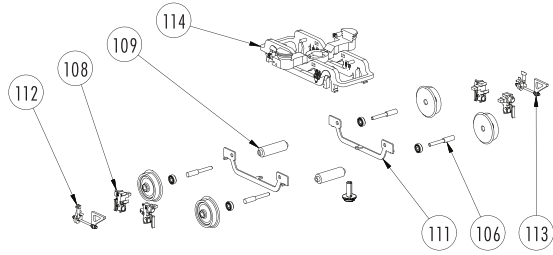

HO SCALE
COMET COACH
CAB COACH

EFFORTS HAVE BEEN MADE TO ILLUSTRATE ALL PARTS FOUND ON THIS MODEL. MULTIPLE SHELL STYLES HAVE BEEN PRODUCED FOR THIS PROJECT. NOT ALL ARE ILLUSTRATED HERE. A DIGITAL VERSION OF THIS DOCUMENT IS AVAILABLE FOR DOWNLOAD AT RAPIDOTRAINS.COM. SHOULD YOU NOT BE ABLE TO LOCATE A SPECIFIC PART, PLEASE CONTACT US FOR ASSISTANCE.

130	128-05-17	2
129	128-05-16	4
128	128-05-15	2
127	128-M001	4
126	128-MT023	4
125	128-02-06	1
124	128-14-16	1
123	128-14-10	1
122	SCREW 1 7x8 KB	2
121	128-09-07	2
120	128-09-08	2
119	COUPLER 001	2
118	COUPLER 004	2
117	COUPLER 005	2
116	COUPLER 002	2
115	COUPLER 003	2
114	128-13-15	2
113	128-14-06	2
112	128-14-08	2
111	128-MT009	4
110	128-MT011	8
109	128-07-15	4
108	128-14-04	4
107	128-14-05	4
106	128-MT010	8
105	128-MT012	8
104	SCREW 1 7x5 PWA	2
103	128-13-10	1
102	128-13-11	2
101	128-M012	1
100	128-08-19	1
99	128-08-17	2
98	128-05-23	1
97	SCREW 1700	4
96	128-09-09	1
95	128-09-10	1
94	128-09-13	1
93	128-10-06	1
92	128-10-05	1
91	128-10-02	1
90	128-07-08	1
89	128-07-11	1
88	128-07-12	1
87	128-07-05	1
PC NO	PART NAME	QTY

86	128-07-04	1
85	128-10-04	1
84	128-07-03	1
83	128-09-11	2
82	128-08-11	1
81	128-09-12	1
80	128-10-12	1
79	128-11-09	1
78	128-11-08	1
77	128-11-04	1
76	128-11-10	1
75	128-M006	1
74	128-M005	1
73	128-03-05	1
72	128-08-08	1
71	128-07-09	1
70	128-11-06	1
69	128-02-03	1
68	128-08-14	1
67	128-11-07	2
66	128-11-12	2
65	128-09-05	1
64	128-09-14	1
63	128-13-01	1
62	128-10-01	1
61	128-10-02	1
60	128-14-01	1
59	128-14-02	1
58	128-13-05	1
57	128-14-03	1
56	128-13-06	1
55	128-13-07	1
54	128-13-08	1
53	128-13-09	1
52	128-14-09	1
51	128-10-07	1
50	128-09-04	2
49	128-02-04	1
48	128-07-10	4
47	128-14-11	1
46	128-02-05	1
45	128-14-14	1
44	128-08-18	2
43	128-15-04	2
PC NO	PART NAME	QTY